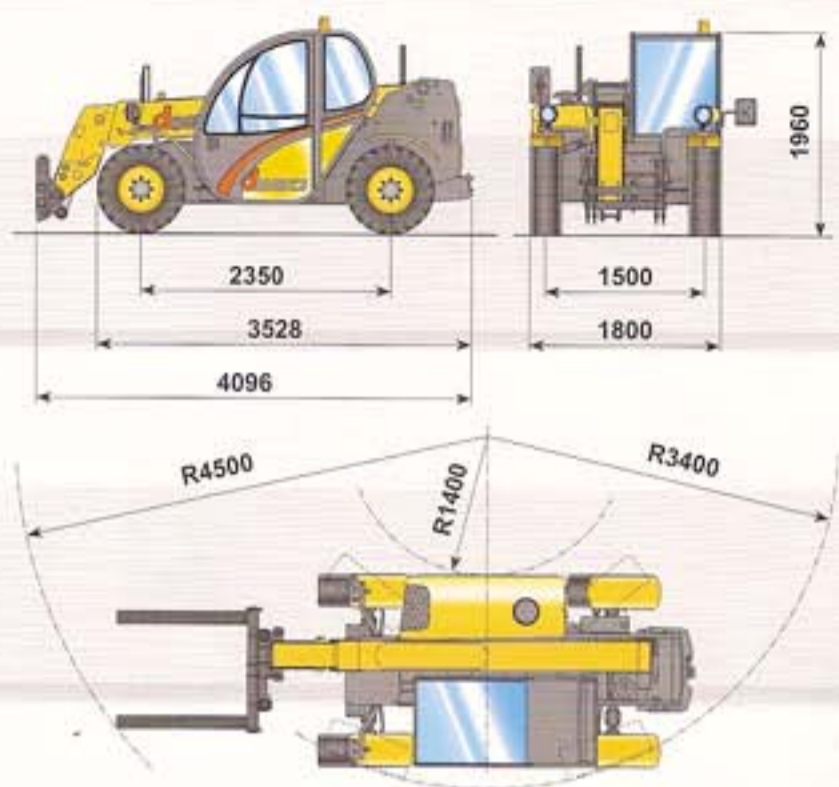

macchine edili ed agricole
d DIECI

Mini Agri 25.6

Mini Agri 25.6

PERFORMANCES

Maximum capacity:	2.500 kg
Capacity at maximum height on tyres:	1.700 kg
Capacity at maximum boom extension on tyres:	800 kg
Maximum lifting height on tyres:	5,78 m
Maximum horizontal boom extension:	3,25 m
Boom extension at maximum height:	0,67 m
Fork tilting angle:	129°
Towing force:	4.400 daN
Maximum allowable slope:	40 %
Total empty weight:	4.800 kg
Max speed:	26 km/h *

ENGINE

YANMAR 4TNV98 - 52 kW ENGINE

Maximum power:	52 kW (71 hp) at 2500 rpm
Type, injection:	four-stroke diesel engine, direct
Cylinder number and layout:	4, vertical in line
Displacement:	3319 cm ³
Cooling system:	liquid

YANMAR 4TNV98T - 64 kW ENGINE

Maximum power:	64 kW (87 hp) at 2500 rpm
Type, injection:	four-stroke diesel engine, direct
Cylinder number and layout:	4, vertical in line
Displacement:	3319 cm ³ - Turbo compressor
Cooling system:	liquid

TYRES

Tyres:	12 - 18"
--------	----------

OPTIONAL AND ACCESSORIES

Optional and Accessories: see the relevant catalogue.

The information contained in this publication is merely indicative; the models described may be modified, without notice, by the manufacturer, drawings and photographs may refer to optional or particular equipment for other countries. For any further information, please contact DIECI premises at the address given below.