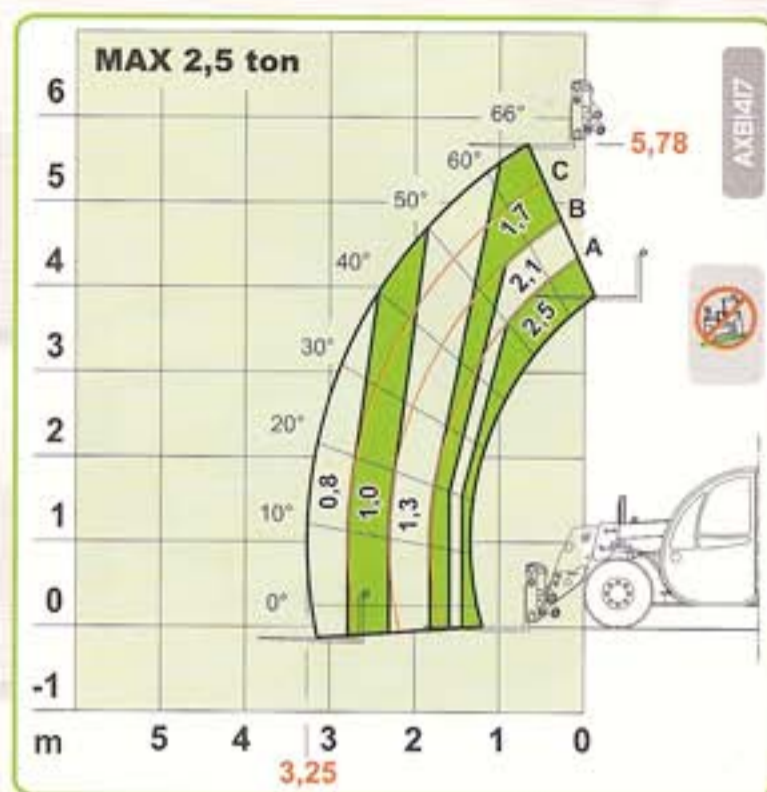

macchine edili ed agricole
d DIECI

Mini Agri 25.6

Mini Agri 25.6

PERFORMANCES

Maximum capacity:	2.500 kg
Capacity at maximum height on tyres:	1.700 kg
Capacity at maximum boom extension on tyres:	800 kg
Maximum lifting height on tyres:	5,78 m
Maximum horizontal boom extension:	3,25 m
Boom extension at maximum height:	0,67 m
Fork tilting angle:	129°
Towing force:	4.400 daN
Maximum allowable slope:	40 %
Total empty weight:	4.800 kg
Max speed:	26 km/h *

ENGINE

YANMAR 4TNV98 - 52 kW ENGINE

Maximum power:	52 kW (71 hp) at 2500 rpm
Type, injection:	four-stroke diesel engine, direct
Cylinder number and layout:	4, vertical in line
Displacement:	3319 cm ³
Cooling system:	liquid

YANMAR 4TNV98T - 64 kW ENGINE

Maximum power:	64 kW (87 hp) at 2500 rpm
Type, injection:	four-stroke diesel engine, direct
Cylinder number and layout:	4, vertical in line
Displacement:	3319 cm ³ - Turbo compressor
Cooling system:	liquid

TYRES

Tyres:	12 - 18"
--------	----------

OPTIONAL AND ACCESSORIES

Optional and Accessories: see the relevant catalogue.

The information contained in this publication is merely indicative; the models described may be modified, without notice, by the manufacturer, drawings and photographs may refer to optional or particular equipment for other countries. For any further information, please contact DIECI premises at the address given below.